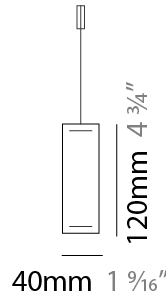

PROJECT	
TYPE	
SPECIFIER	
QUANTITY	
DATE	

LED120 SUSPENSION

D71024-

base number
Color   Finish
Temperature   Options

1. To build a product code in our configurator select the specify button on the base model # product page
2. To build a manual product code on this datasheet choose from the options listed below in blue font and add the suffix to the base model #

GENERAL

Series: Woodlin
Subseries: LED120
Brand: Tunto
Division: Design
Mounting Type: Suspension
Mounting Location: Ceiling
Subcategory: Profile

PHYSICAL

Shape: Rectangle
Length (mm): 1000
Length (in): 39 3/8
Width (mm): 40
Width (in): 1 9/16
Height (mm): 120
Height (in): 4 3/4
Max. Overall Height (mm): 2120
Max. Overall Height (in): 83 7/16
Light Distribution: Direct / Indirect
Diffuser: Opal
Fixture Finish: [WAL](#) / [ASH](#) / [OAK](#) / [BLK](#) / [WHI](#)
Fixture Material: Wood
Cable Details: 2000mm / 78 3/4"

ELECTRICAL

Lamp Type: LED
Input Wattage (W): 46
Total Output Wattage (W): 38
Dimming: Tri-Mode (Non-Dimming and Phase Dimming (120Vac only) and 0-10V Dimming)
Driver Included: Yes
Driver Location: Integrated
Driver Type: Constant Current - Universal
Driver Class: Class 2
Input Voltage (V): 120 - 277
Constant Current (MA): 700

LED

Color Temperature (°K): [2700](#) / [3000](#) / [4000](#)
Max. Delivered Lumen (lm): 2200
CRI: >93 CRI
Lamp Life (hrs): 50000

OPTICAL

RATINGS AND CERTIFICATIONS

Certified By: Certified for North American Standards
IP rating: IP20